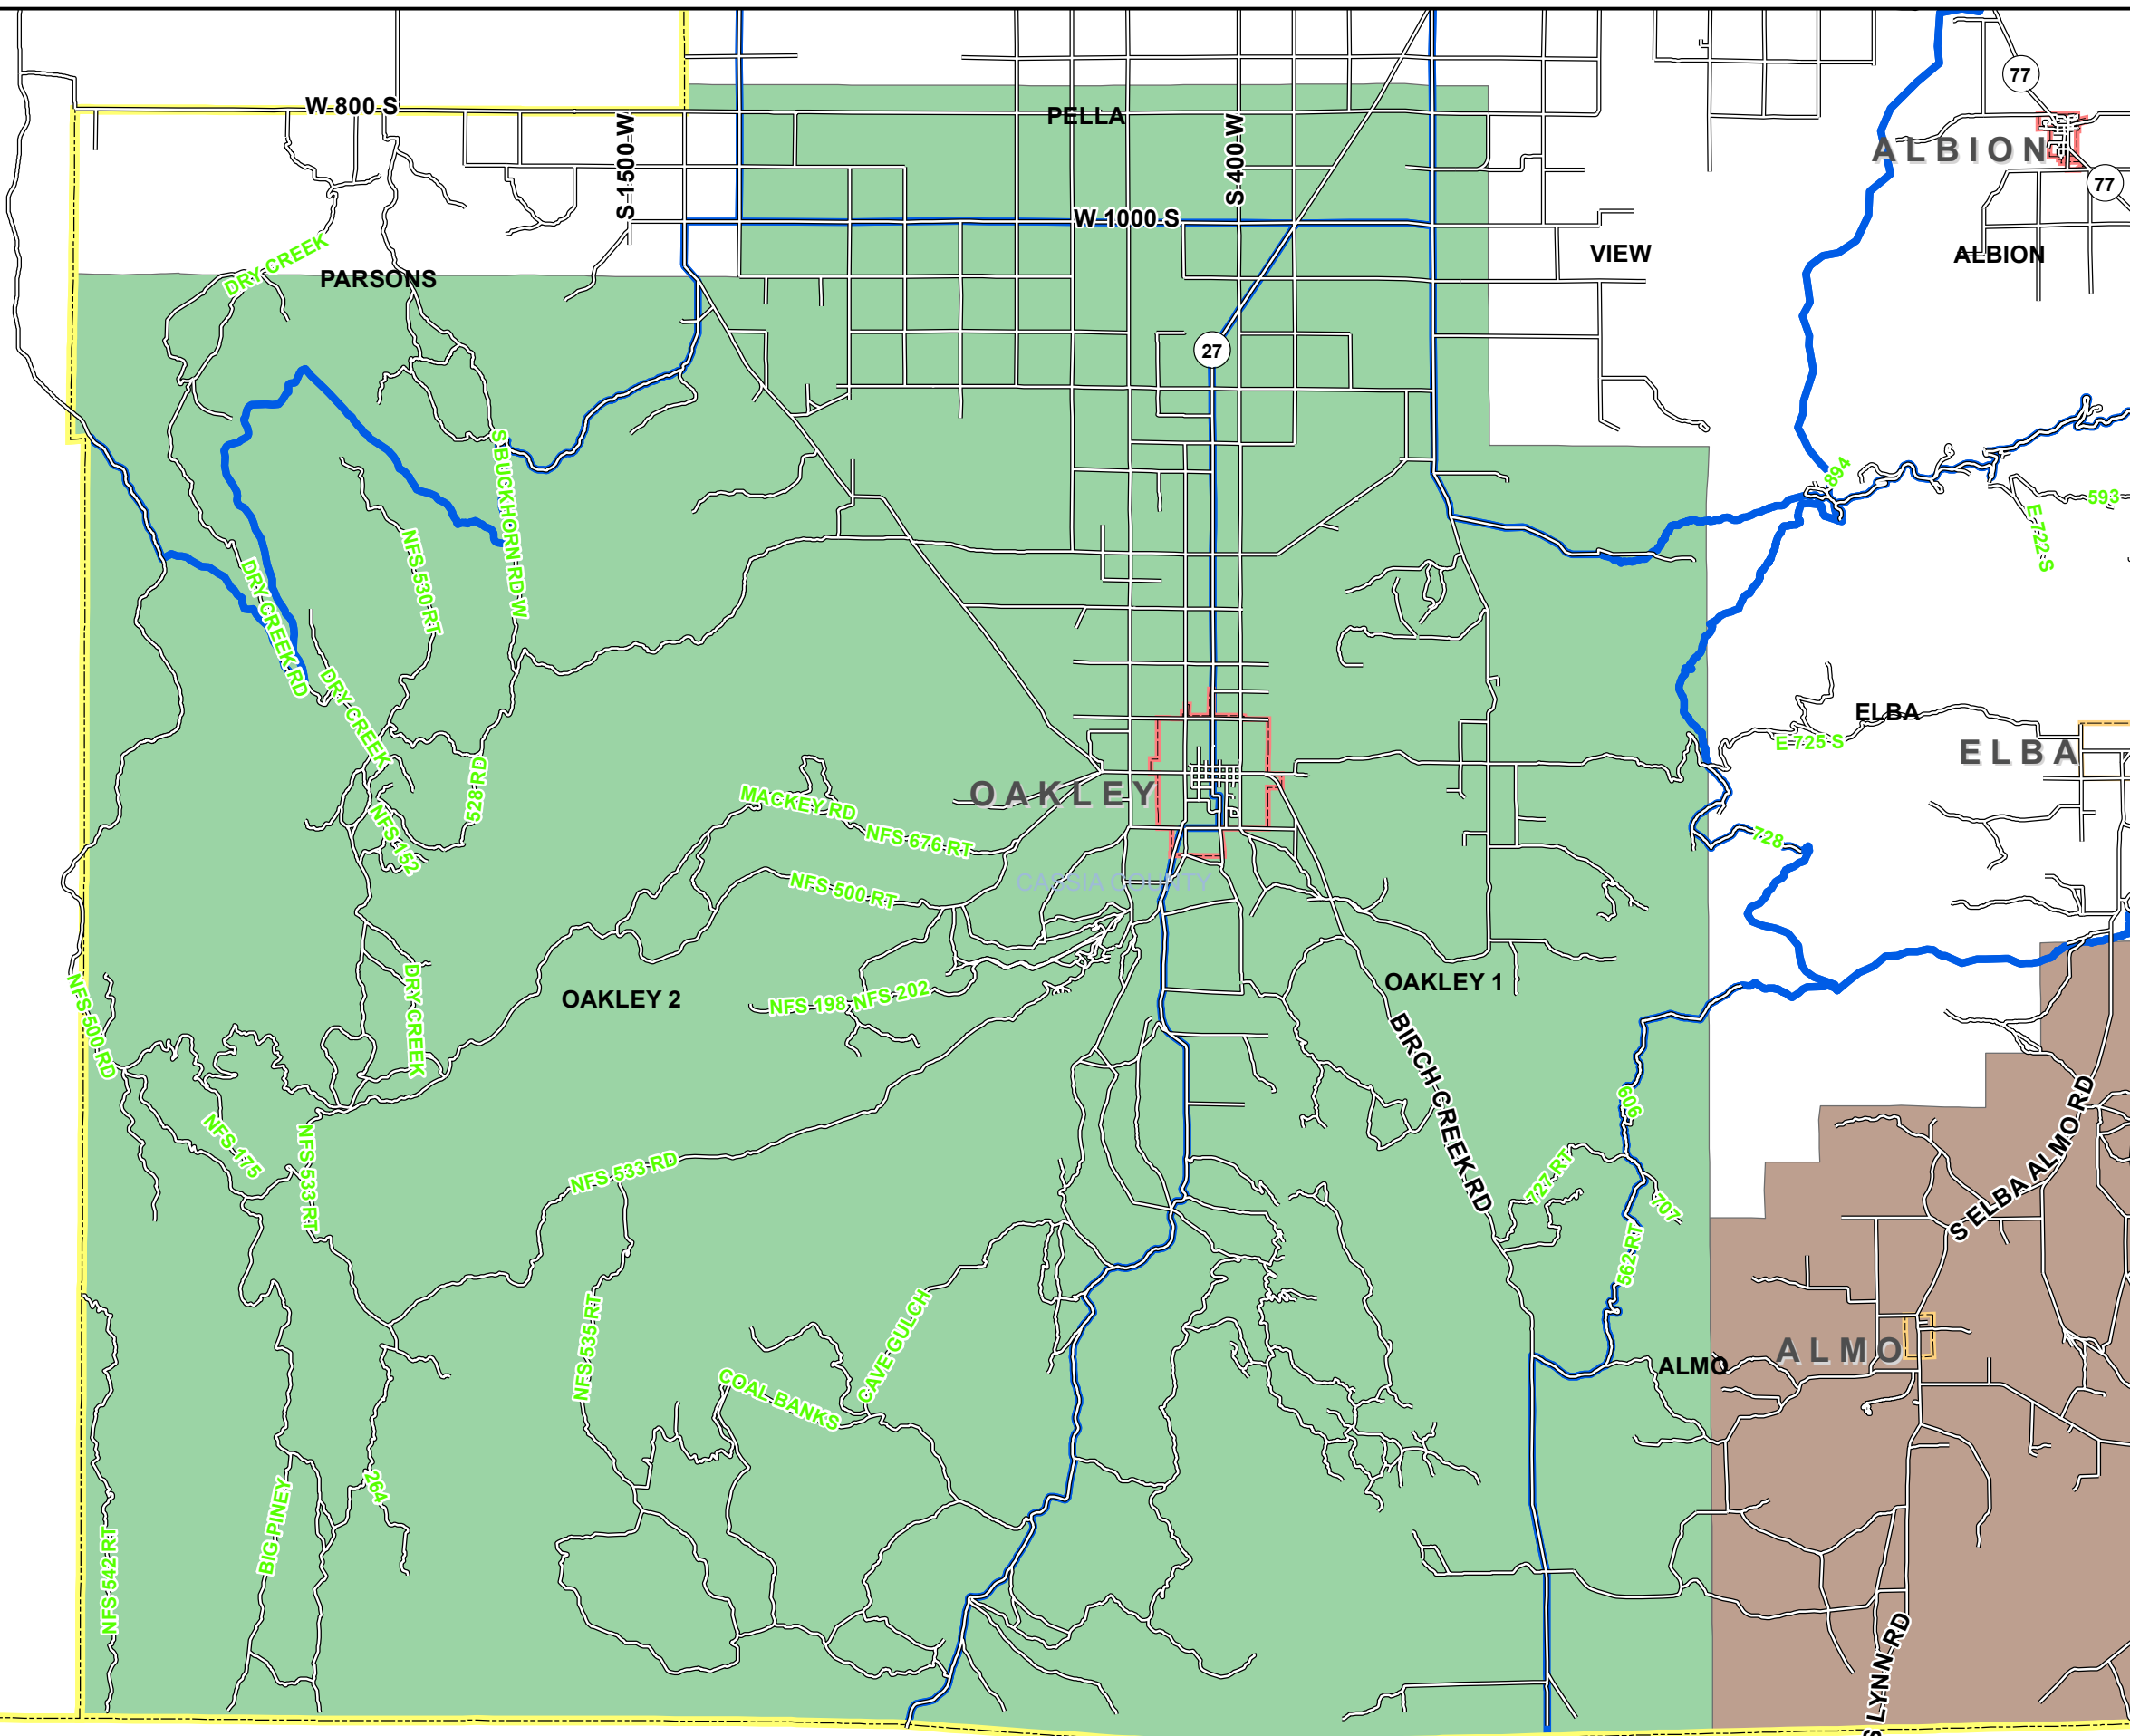

TWIN FALLS COUNTY

- Recreation Distritcs**
- ALMO REC DIST
 - OAKLEY RECREATION
 - OREGON TRAIL REC

RECREATION DISTRICTS
OAKLEY RECREATION DISTRICT

Cassia County, Idaho

1:200,000

August 14, 2015